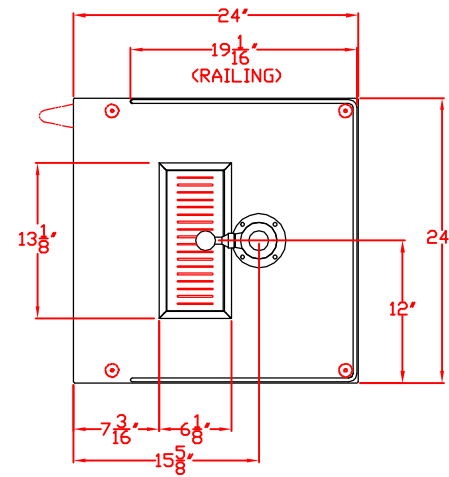

3/20/13

LYNX BEVERAGE DISPENSER KIT  
TAP AND BASE  
MODEL L24TWB  
W/ DIMENSIONS

TOP VIEW

FRONT VIEW

SIDE VIEW

LYNX MODEL L24BF  
OUTDOOR REFRIGERATOR