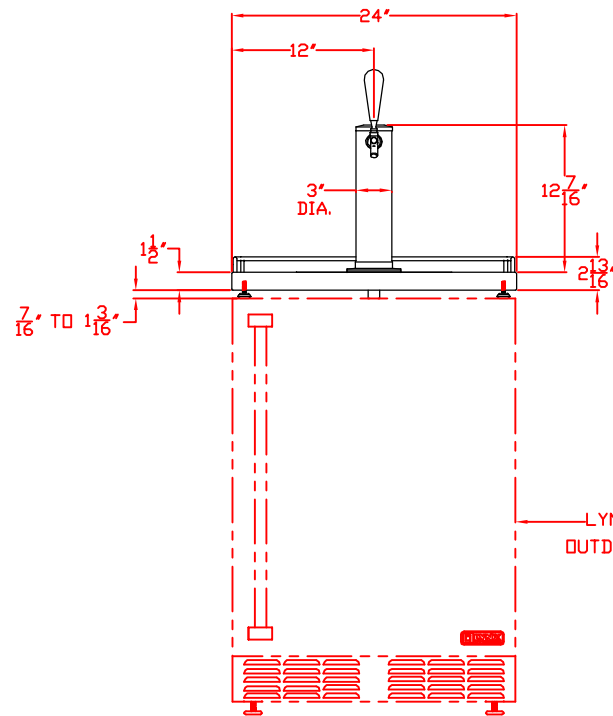

3/20/13

LYNX BEVERAGE DISPENSER KIT  
TAP AND BASE  
MODEL L24TWB  
W/ DIMENSIONS

TOP VIEW

FRONT VIEW

SIDE VIEW

LYNX MODEL L24BF  
OUTDOOR REFRIGERATOR