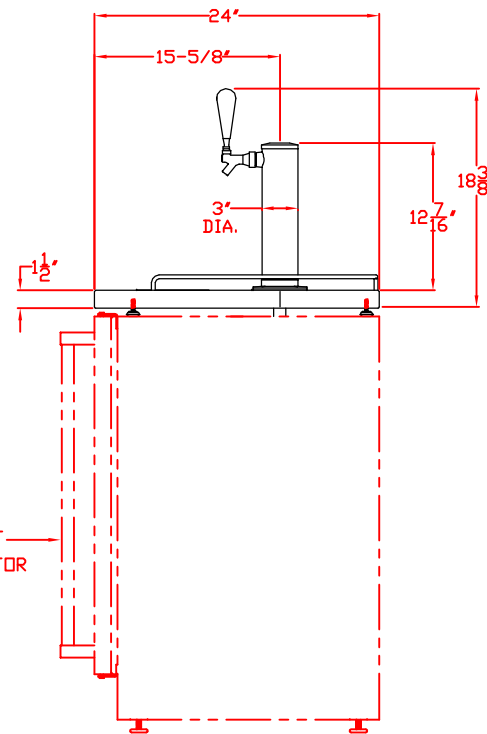

3/20/13

LYNX BEVERAGE DISPENSER KIT  
TAP AND BASE  
MODEL L24TWB  
W/ DIMENSIONS

TOP VIEW

FRONT VIEW

SIDE VIEW

LYNX MODEL L24BF  
OUTDOOR REFRIGERATOR